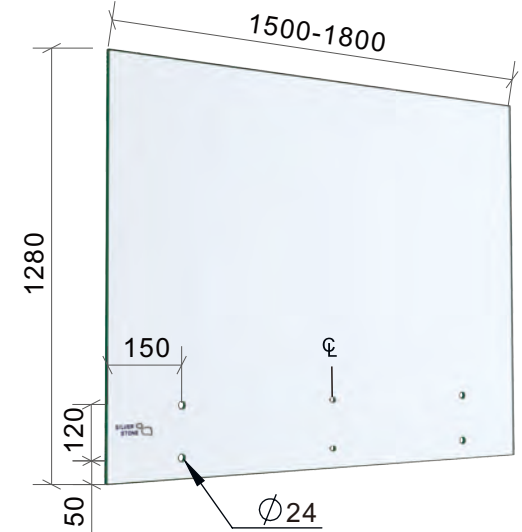

Drawing ID  
CHS1280 (300-400)

Drawing ID  
CHS1280 (450-1450)

Drawing ID  
CHS1280 (1500-1800)

**MATERIAL:**  
12mm Clear Heat Soaked Glass

**CATALOGUE AND DESCRIPTION:**

- > Glass Products
- > Balustrade Glass
- > C1280 Series