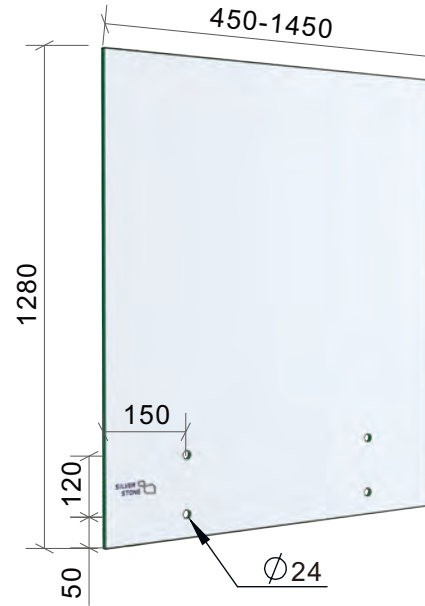

Drawing ID  
CHS1280 (300-400)

Drawing ID  
CHS1280 (450-1450)

Drawing ID  
CHS1280 (1500-1800)

**MATERIAL:**  
12mm Clear Heat Soaked Glass

**CATALOGUE AND DESCRIPTION:**

- > Glass Products
- > Balustrade Glass
- > C1280 Series